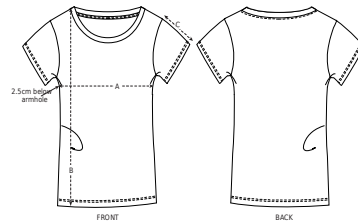

WOMEN T-SHIRTS  
**STELLA LOVER**

STTW017

**The iconic women's t-shirt**

Single Jersey  
 100% Organic ring-spun combed cotton  
 120 GSM

- Set-in sleeve
- Self fabric at neck collar
- Inside back neck tape in self fabric
- Sleeve hem and bottom hem with narrow double topstitch

**MEDIUM FIT**

XS	S	M	L	XL	XXL*
----	---	---	---	----	------

**Size guide**

SIZES		XS	S	M	L	XL	XXL
A	Half Chest	42	44.5	47.5	50.5	53.5	56.5
B	Body Length	62	64	66	68	69	69
C	Sleeve Length	15	15	16	16	17	17