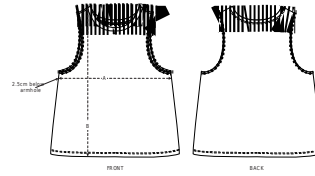

WOMEN TANK TOPS
STELLA DANCER

STTW038

The women's cropped tank top

Single Jersey
 100% Organic ring-spun combed cotton
 120 GSM

- Sleeveless
- 1x1 rib at neck collar and armhole
- Inside back neck tape in self fabric
- Bottom hem with narrow double topstitch

RELAXED FIT

XS	S	M	L	XL
----	---	---	---	----

Size guide

SIZES		XS	S	M	L	XL
A	Half Chest	45.5	48	51	54	56
B	Body Length	52	54	56	58	59

Wash similar colours together, do not iron on print, wash and iron inside out.